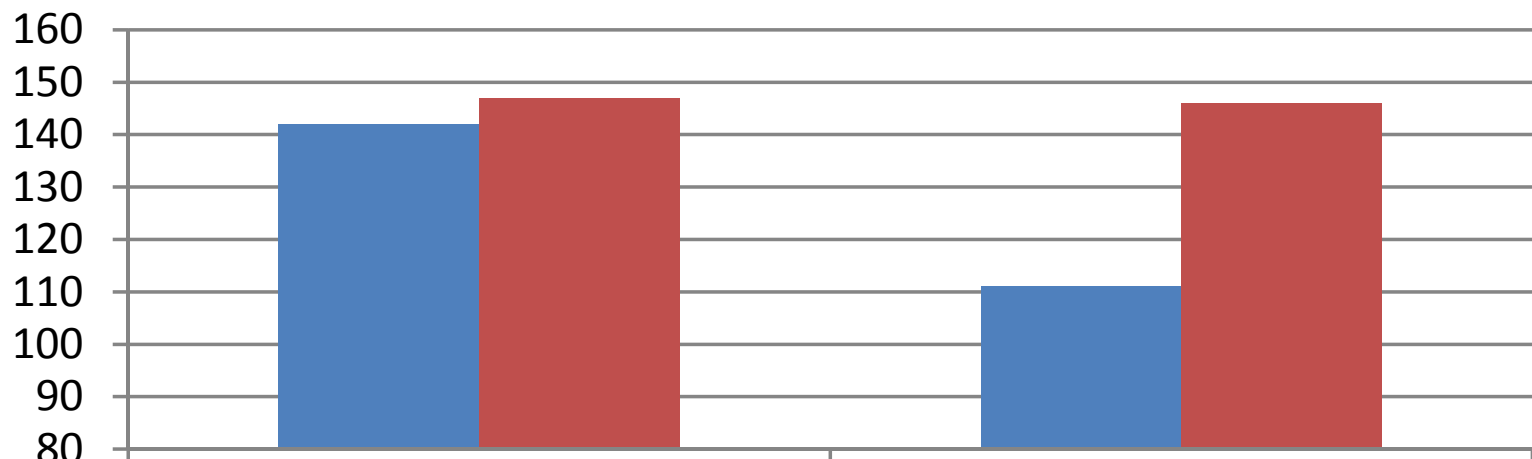

Maryland, Corn Yield Effects from Nitrogen Application

	Conventional	No-Till
■ Broadcast N	142	111
■ Injected N	147	146