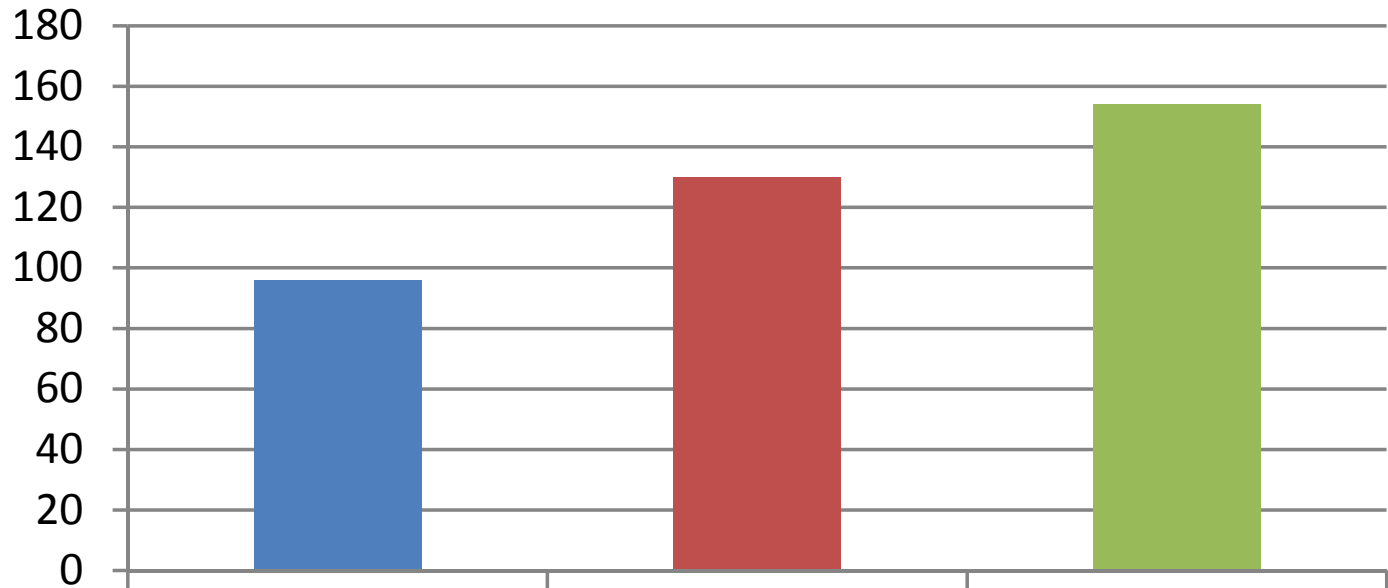

Independent Iowa Study

Corn Bushels per Acre

96

130

154

No-Till Check Strip
No Fertilizer

No-Till 28%
Surface P&K Band

Strip-Till NP&K
Band